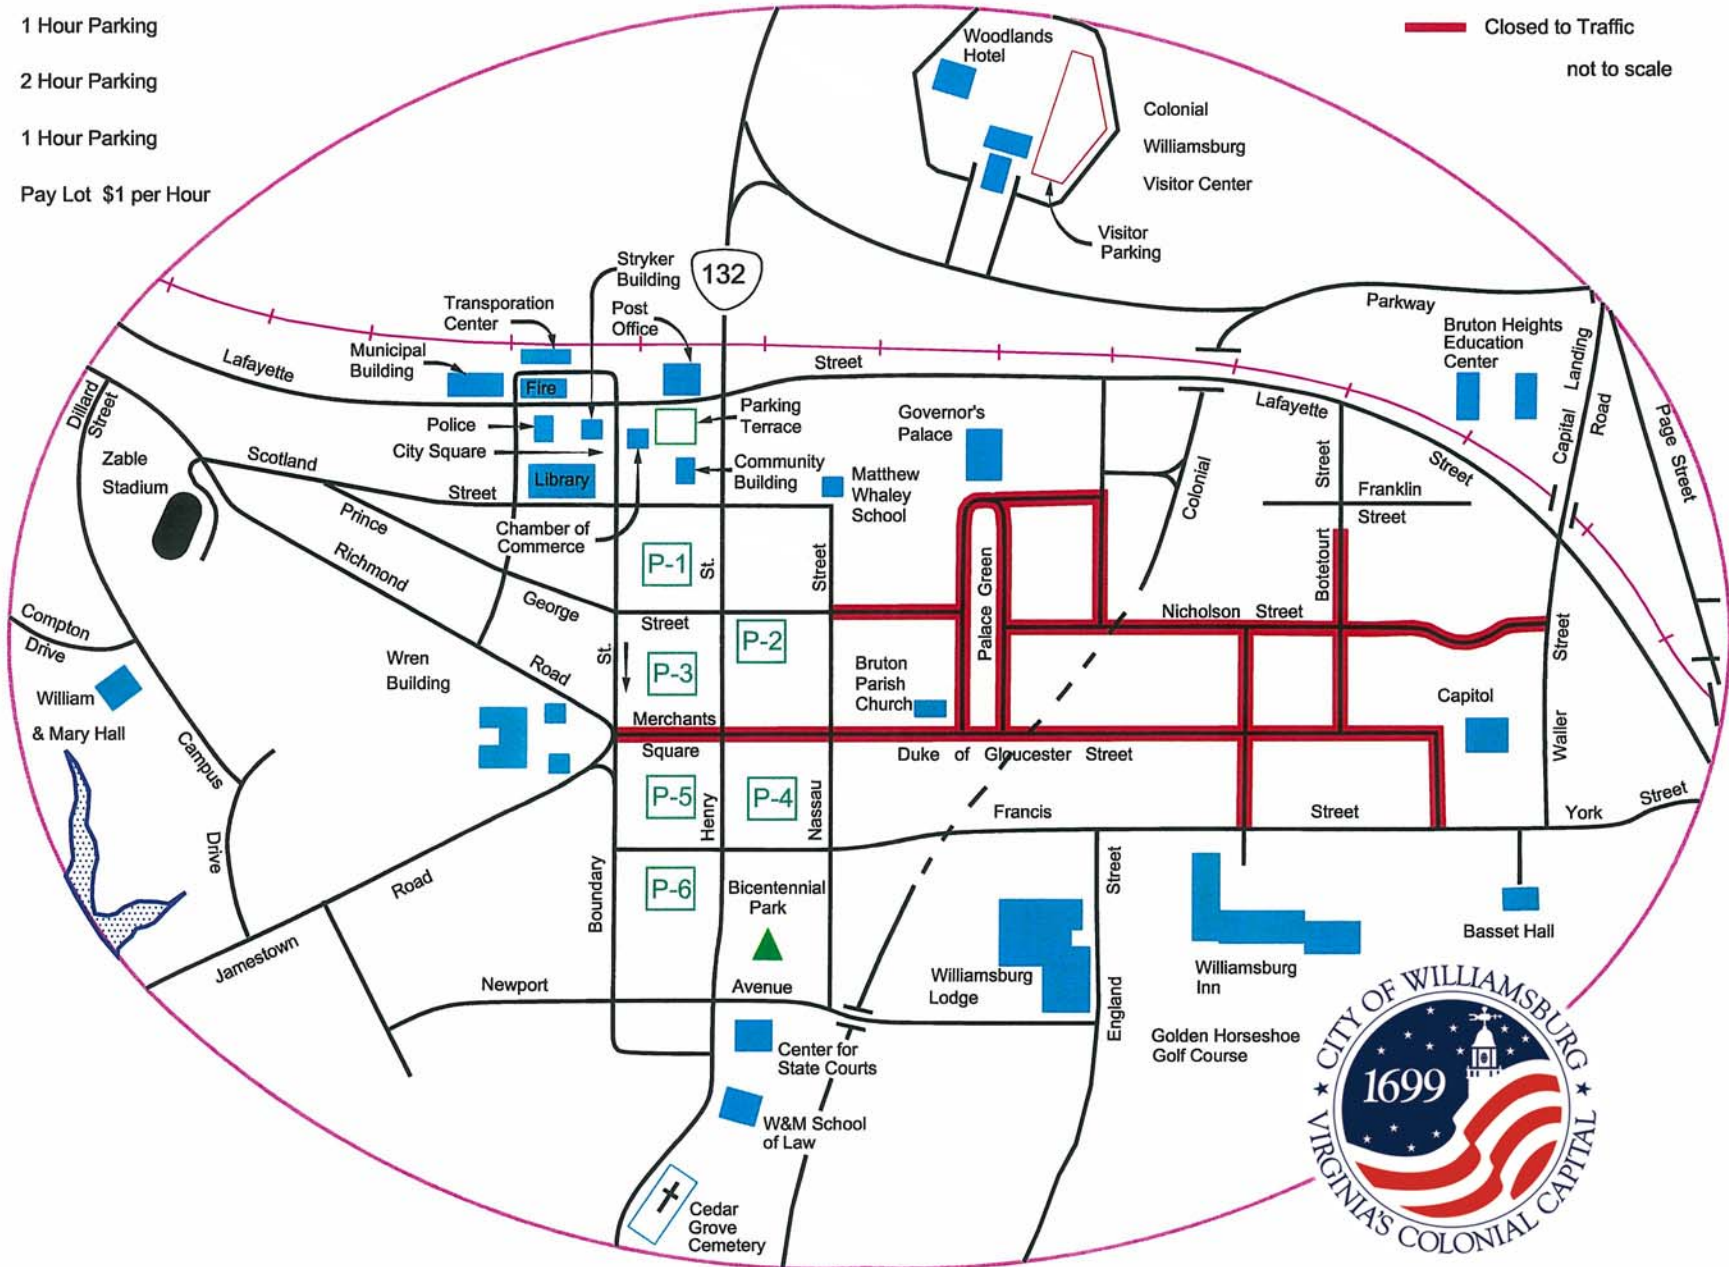

- P-1 Prince George Parking Garage
\$1 per Hour - \$8 Maximum
- P-2 2 Hour Parking
- P-3 1 Hour Parking
- P-4 2 Hour Parking
- P-5 1 Hour Parking
- P-6 Pay Lot \$1 per Hour

Legend

- P- Downtown Parking
 - ▲ Parks
 - Closed to Traffic
- not to scale

WILLIAMSBURG AREA MAP

Legend

Merchants Square
not to scale

Parks